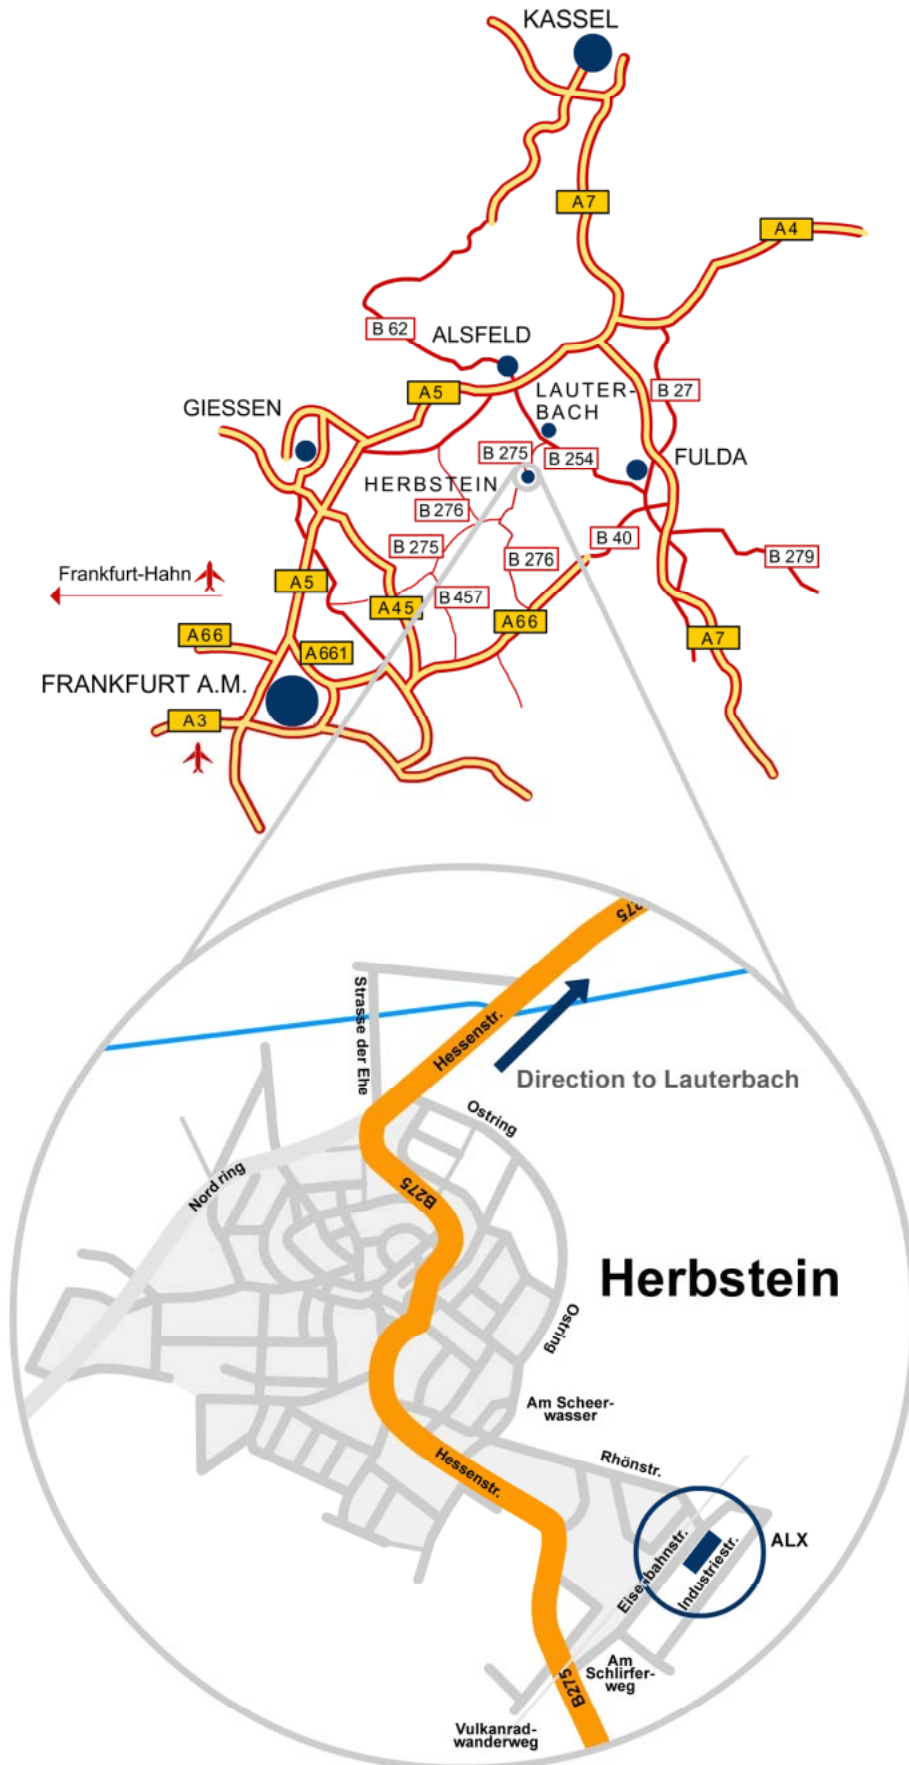

Directions to ALX

**From the North / West / Airport Frankfurt
(Fraport)**

- A5
- Exit Alsfeld Ost
- B254
- Lauterbach
- B275
- Herbstein

From South-West

- A66
- Exit Wächtersbach
- B276
- B275
- Herbstein

From the East / South-East

- A7
- Exit Fulda Süd
- B27
- B254
- Lauterbach
- B275
- Herbstein

ALX Metall Verpackungstechnik

**Eisenbahnstrasse 5
36358 Herbstein / Germany**